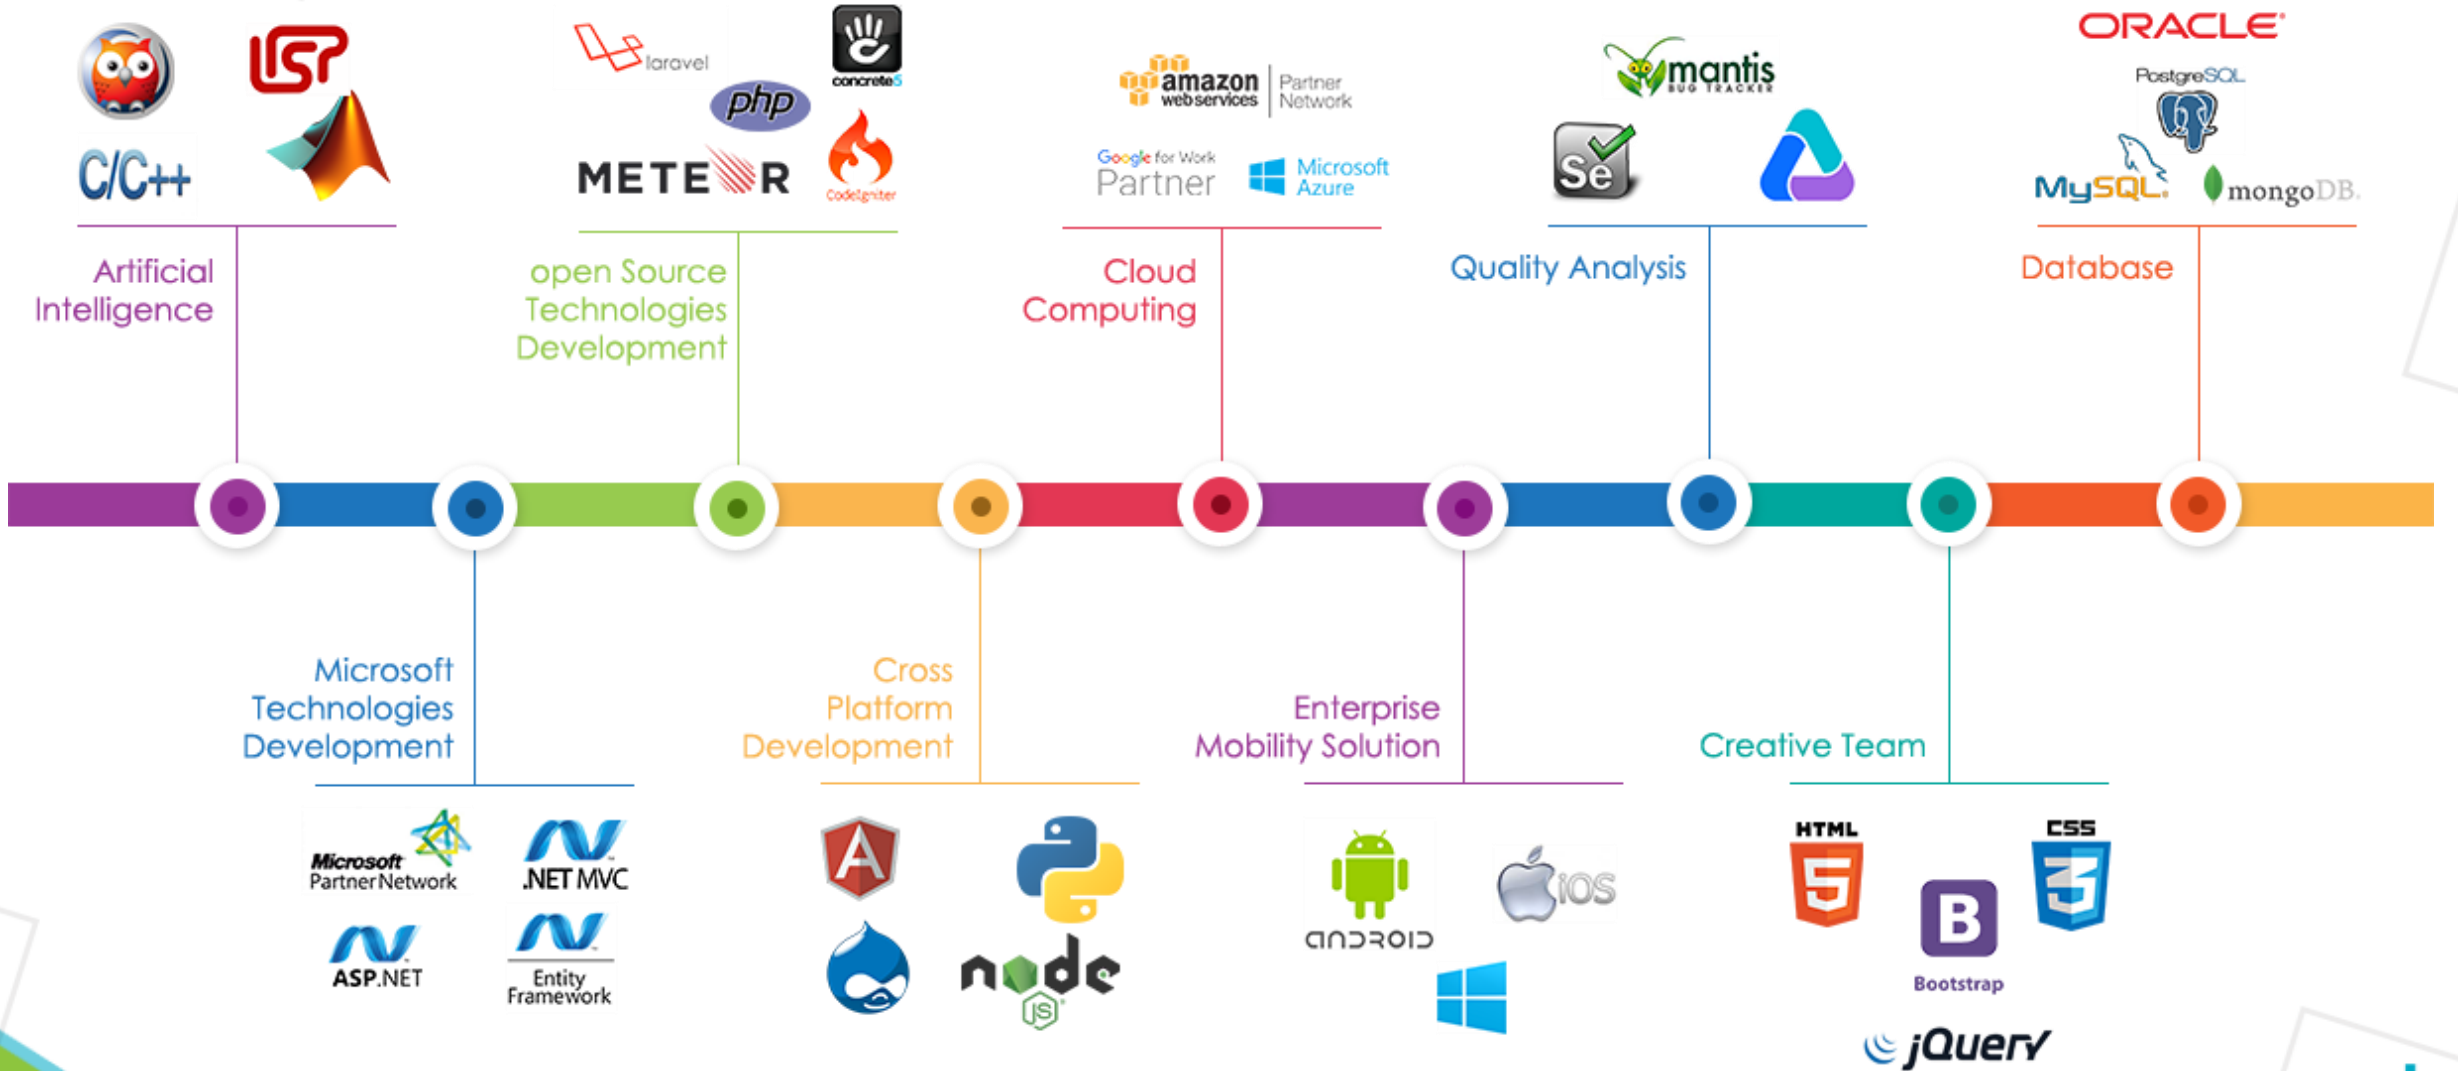

User Interface
& Interaction Design

**Cutting Edge
Software Development**

business

NLP

Our Technologies

Application Development Projects

ABB
Sales Performance Dashboard
Engineering

F&E
Exhibitor Ordering System
Event Management

RMG
RENEE MEDIA GROUP
Data Visualization Dashboard
Media

Carrefour
CAREFOUR
Pick & Pack Customer Order Management System
Retail

C.C.C
Cash Flow Management
Construction

PROSUM
Payment Services Provider with reporting & management features
Finance

IBM WebSphere

Allaire/Macromedia JRun

Microsoft IIS

Apache Tomcat

Web Technologies

ODBC, DAO, OLE DB

TCP/IP, Web Sockets

WSDL

MAPI, TAPI, SAPI

XQuery

XML/XSL, XML Schema, XSD

XHTML, XPATH, SOAP, XML-RPC

IDE

Eclipse

Infragistics

Telerik